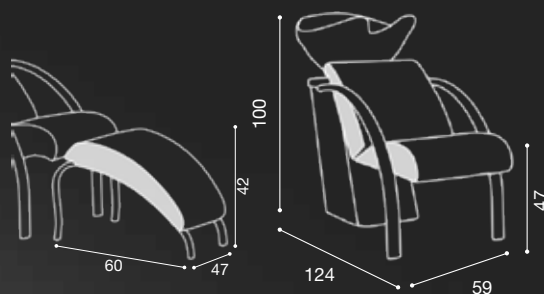

Available in 47  
SKY Colours

Sky in photo:  
A: AMETHYST 52  
B: MILK 61

CERAMIC BASIN  
AND MIXER INCLUDED

sky colours A ○ B ●

				
	<b>SH/222/B</b>	<b>SH/211/B</b>	<b>RELAX</b>	
	<b>SH/222/N</b>	<b>SH/211/N</b>	<b>SH/986</b>	<b>SH/881 SILVER</b>
				<b>SH/882 BLACK</b>